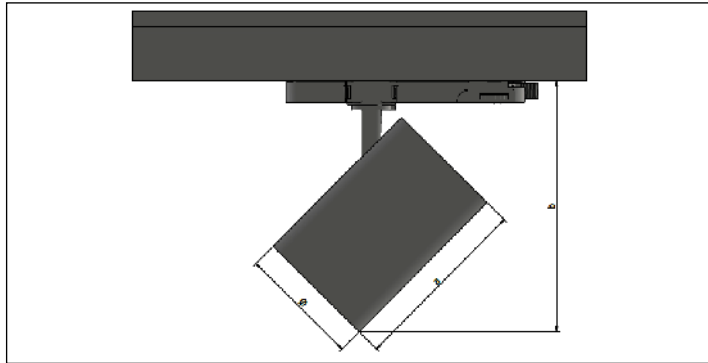

WEDA HE

Reference	a[mm]	b[mm]	Ø[mm]
Weda HE	120	166	80
Weda HE AS	135	176	80

4

1

Follow polarity

IMPORTANT NOTICE

To ensure the safety and correct operation of this product, it is essential to follow these guidelines during installation and use. Compliance with these instructions is strongly recommended.