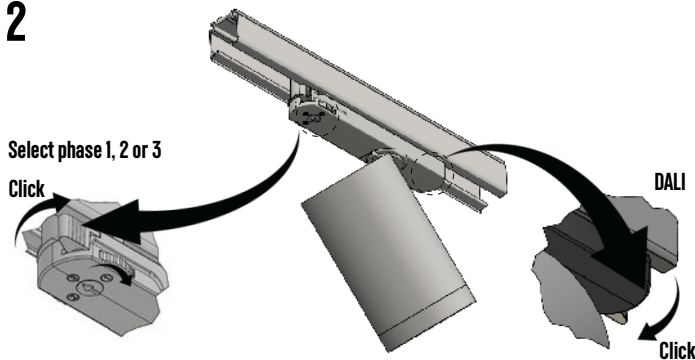

WEDA HE

Reference	a[mm]	b[mm]	Ø[mm]
Weda HE	120	166	80
Weda HE AS	135	176	80

4

1

Follow polarity

IMPORTANT NOTICE

To ensure the safety and correct operation of this product, it is essential to follow these guidelines during installation and use. Compliance with these instructions is strongly recommended.

SAFETY WARNING

Before starting installation or carrying out any maintenance, always disconnect the luminaire from the power supply. Do not attempt to alter or tamper with the product in any way. Unauthorised modifications may compromise safety and create hazardous situations. The manufacturer is not liable for any damage or risk resulting from modified products. This product is intended exclusively for indoor use.

2

Select phase 1, 2 or 3
Click

PICTOGRAM LEGEND

- Warning - follow safety instructions
- Attention - important information, please read carefully
- CE marking - complies with EU safety, health, and environmental requirements
- IP20
- Class II: Double insulated - no protective earth connection required
- Installation position - refer to orientation symbol
- For indoor use only
- LED can be replaced by an authorized person
- Driver can be replaced by an authorized person
- Dispose separate from household waste in accordance with WEEE Directive