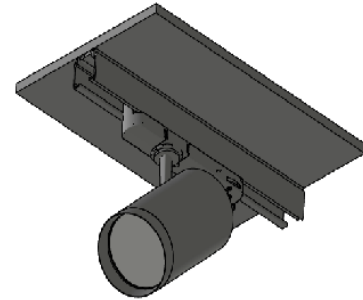

WEDA HE

Reference	a[mm]	b[mm]	Ø[mm]
Weda HE	120	166	80
Weda HE AS	135	176	80

4

1

Follow polarity

IMPORTANT NOTICE

To ensure the safety and correct operation of this product, it is essential to follow these guidelines during installation and use. Compliance with these instructions is strongly recommended.