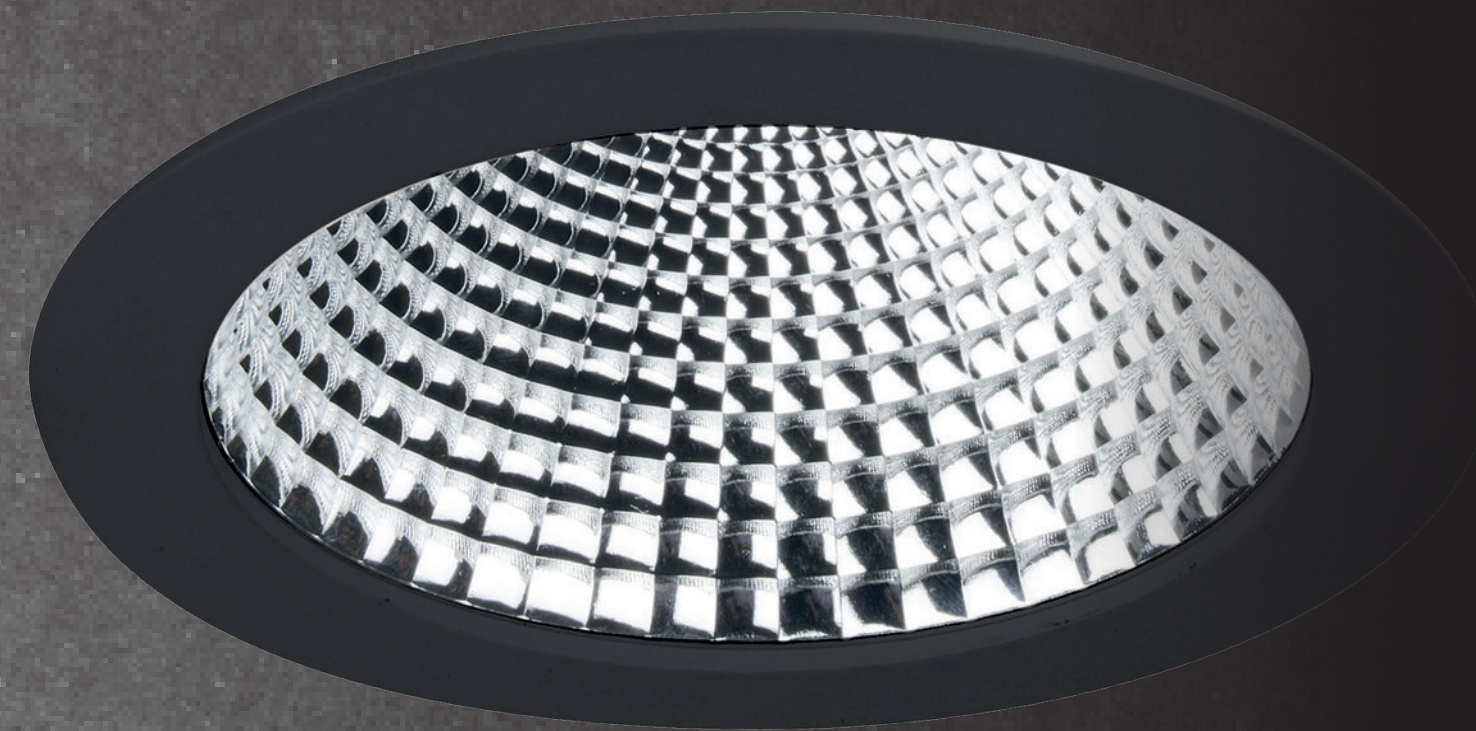

MOUNTING:	Recessed adjustable
SIZE:	ø170mm
CUT OUT:	ø160mm
MATERIAL:	Die cast aluminum
BEAM ANGLES:	24° / 38°
LUMINOUS FLUX:	up to 4400lm
SYSTEM POWER:	9.5W – 38.5W
EFFICIENCY:	up to 142 lm/W
CCT:	Single CCT / DTW / TW
CRI:	>80 / >90
PROTECTION:	IP20
COLOUR:	Black

BEAM ANGLES: 15° / 30° / 45° / 60°

LUMINOUS FLUX: up to 3150lm

SYSTEM POWER: 14W - 38.5W

EFFICIENCY: up to 135lm/W

CCT: Single CCT / DTW / TW

CRI: >80 / >90

PROTECTION: IP20

COLOUR: Black

*Offer valid until december 10th 2025

LIGHT4U

BLACK FRIDAY

NJORD

-20%

KEY SPECIFICATIONS

MOUNTING:	Recessed fixed
SIZE:	Ø145mm
CUT OUT:	Ø135mm
MATERIAL:	Die cast aluminum
BEAM ANGLES:	55°
LUMINOUS FLUX:	up to 4300lm
SYSTEM POWER:	9.5W – 38.5W
EFFICIENCY:	up to 133lm/W
CCT:	Single CCT / DTW / TW
CRI:	>80 / >90
PROTECTION:	IP20
COLOUR:	Black

*Offer valid until december 10th 2025

BLACK FRIDAY

WANNA STR

-15%

KEY SPECIFICATIONS

MOUNTING:	Track 3-phase / 1-phase
SIZE:	136mm x 94mm x 152mm
BEAM ANGLE:	90° x 60°
MATERIAL:	Die cast aluminum
LUMINOUS FLUX:	up to 3550lm
SYSTEM POWER:	9.5W - 30W
EFFICIENCY:	up to 142lm/W
CCT:	Single CCT / DTW
CRI:	>80 / >90
PROTECTION:	IP20
COLOUR:	Black