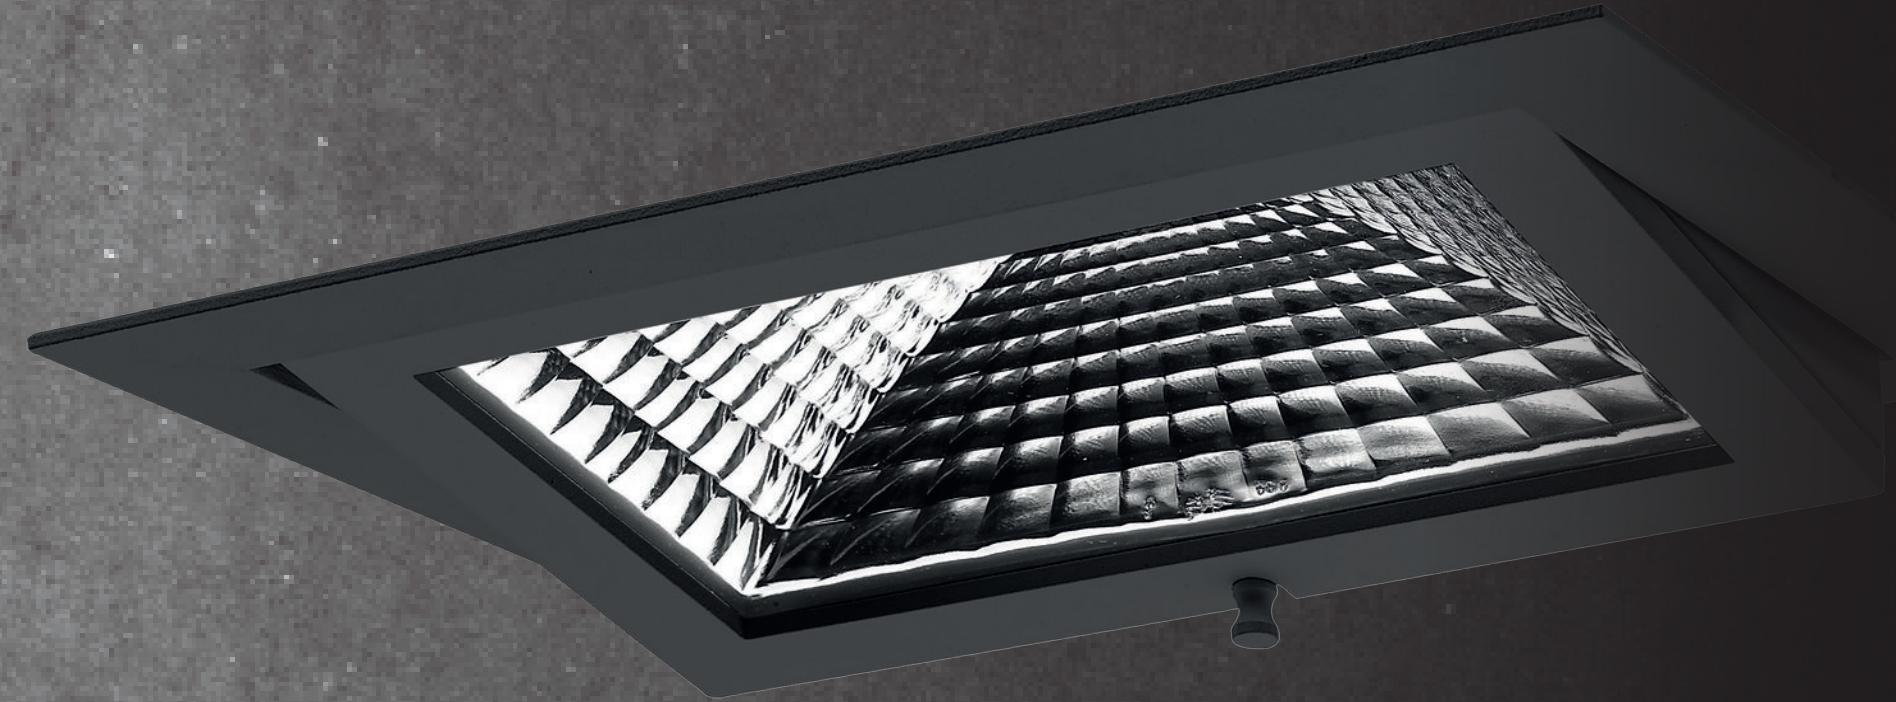

MOUNTING:	Recessed adjustable
SIZE:	ø170mm
CUT OUT:	ø160mm
MATERIAL:	Die cast aluminum
BEAM ANGLES:	24° / 38°
LUMINOUS FLUX:	up to 4400lm
SYSTEM POWER:	9.5W – 38.5W
EFFICIENCY:	up to 142 lm/W
CCT:	Single CCT / DTW / TW
CRI:	>80 / >90
PROTECTION:	IP20
COLOUR:	Black

*Offer valid until december 10th 2025

LIGHT4U

BLACK FRIDAY

NJORD

-20%

KEY SPECIFICATIONS

MOUNTING:	Recessed fixed
SIZE:	Ø145mm
CUT OUT:	Ø135mm
MATERIAL:	Die cast aluminum
BEAM ANGLES:	55°
LUMINOUS FLUX:	up to 4300lm
SYSTEM POWER:	9.5W – 38.5W
EFFICIENCY:	up to 133lm/W
CCT:	Single CCT / DTW / TW
CRI:	>80 / >90
PROTECTION:	IP20
COLOUR:	Black

*Offer valid until december 10th 2025

BLACK FRIDAY

WANNA STR

-15%

KEY SPECIFICATIONS

MOUNTING:	Track 3-phase / 1-phase
SIZE:	136mm x 94mm x 152mm
BEAM ANGLE:	90° x 60°
MATERIAL:	Die cast aluminum
LUMINOUS FLUX:	up to 3550lm
SYSTEM POWER:	9.5W - 30W
EFFICIENCY:	up to 142lm/W
CCT:	Single CCT / DTW
CRI:	>80 / >90
PROTECTION:	IP20
COLOUR:	Black

*Offer valid until december 10th 2025

LIGHT 4U

BLACK FRIDAY

WANNA SBI

-15%

KEY SPECIFICATIONS

MOUNTING:	Recessed adjustable
SIZE:	175mm x 133mm
CUT OUT:	165mm x 120mm
BEAM ANGLE:	90° x 60°
MATERIAL:	Die cast aluminum
LUMINOUS FLUX:	up to 3550lm
SYSTEM POWER:	9.5W - 30W
EFFICIENCY:	up to 142lm/W
CCT:	Single CCT / DTW
CRI:	>80 / >90
PROTECTION:	IP20
COLOUR:	Black