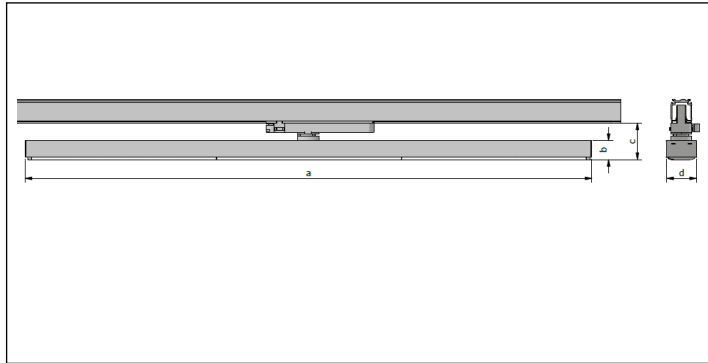

IRMIN TR HE - OPAL - LOUVRE

Reference	a[mm]	b[mm]	c[mm]	d[mm]
lmin TR HE	855	28.5	54.5	44.5
lmin TR HE OPAL	853	39	65	44.5
lmin TR HE LOUVRE	853	39	65	44.5

IMPORTANT NOTICE

To ensure the safety and correct operation of this product, it is essential to follow these guidelines during installation and use. Compliance with these instructions is strongly recommended.