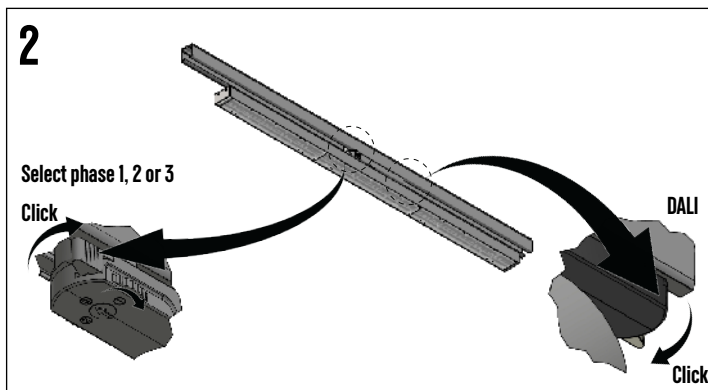

IRMIN TR HE - OPAL - LOUVRE

Reference	a[mm]	b[mm]	c[mm]	d[mm]
lmin TR HE	855	28.5	54.5	44.5
lmin TR HE OPAL	853	39	65	44.5
lmin TR HE LOUVRE	853	39	65	44.5

IMPORTANT NOTICE

To ensure the safety and correct operation of this product, it is essential to follow these guidelines during installation and use. Compliance with these instructions is strongly recommended.

SAFETY WARNING

Before starting installation or carrying out any maintenance, always disconnect the luminaire from the power supply. Do not attempt to alter or tamper with the product in any way. Unauthorised modifications may compromise safety and create hazardous situations. The manufacturer is not liable for any damage or risk resulting from modified products. This product is intended exclusively for indoor use.