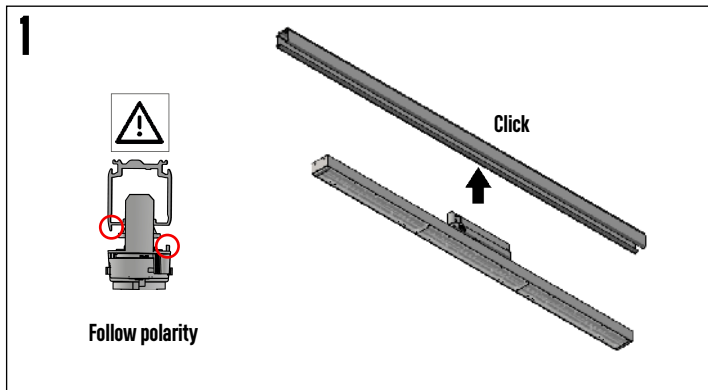

IRMIN TR HE - OPAL - LOUVRE

Reference	a[mm]	b[mm]	c[mm]	d[mm]
lmin TR HE	855	28.5	54.5	44.5
lmin TR HE OPAL	853	39	65	44.5
lmin TR HE LOUVRE	853	39	65	44.5

IMPORTANT NOTICE

To ensure the safety and correct operation of this product, it is essential to follow these guidelines during installation and use. Compliance with these instructions is strongly recommended.