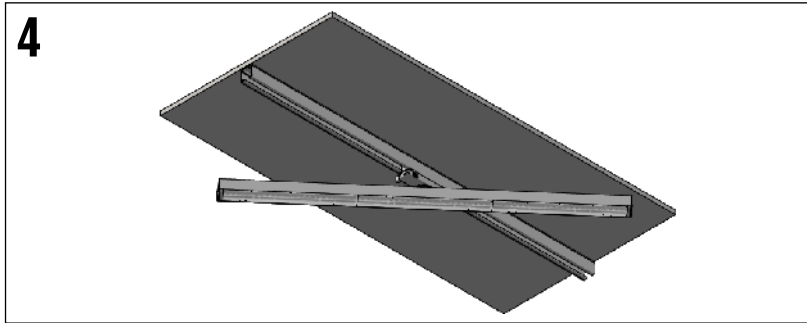

IRMIN TR HE - OPAL - LOUVRE

Reference	a[mm]	b[mm]	c[mm]	d[mm]
lmin TR HE	855	28.5	54.5	44.5
lmin TR HE OPAL	853	39	65	44.5
lmin TR HE LOUVRE	853	39	65	44.5

IMPORTANT NOTICE

To ensure the safety and correct operation of this product, it is essential to follow these guidelines during installation and use. Compliance with these instructions is strongly recommended.