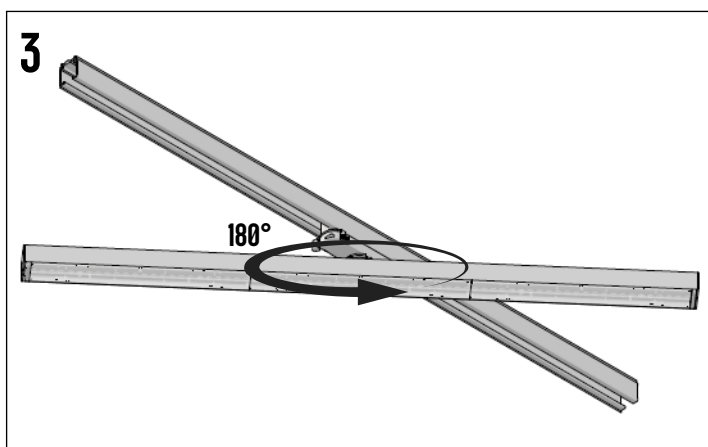

IRMIN TR HE - OPAL - LOUVRE

Reference	a[mm]	b[mm]	c[mm]	d[mm]
lmin TR HE	855	28.5	54.5	44.5
lmin TR HE OPAL	853	39	65	44.5
lmin TR HE LOUVRE	853	39	65	44.5

IMPORTANT NOTICE

To ensure the safety and correct operation of this product, it is essential to follow these guidelines during installation and use. Compliance with these instructions is strongly recommended.