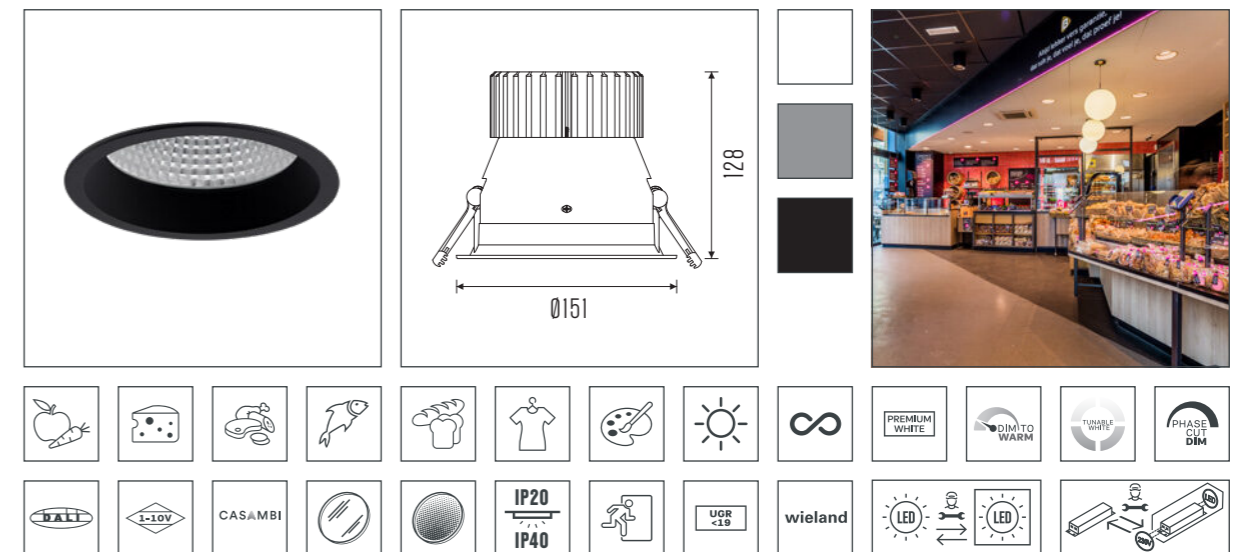

BALDR.

BALDR S.

Cut-Out [mm]	: Ø115mm	Optic	: Facet Anodized Aluminum Reflector 50°
CCT [K]	: 2700K - 5700K	Mains Voltage [VAc]	: 220-240V / 50-60Hz
CRI [Ra]	: max. [RA] >98	Ambient Temperature [°C]	: 35°C
Chromaticity Tolerance	: 3	Ingress Protection [IP]	: IP40 from optical side
Luminous Flux [lm]	: max. 2500lm	Net Weight [kg]	: 0.50kg
System Power [W]	: max. 18.5W	Warranty [Y]	: 5 years
System Efficiency [lm/W]	: max. 127lm/W		
Electrical Safety Class	: Class II		

[Go to full specs](#)

MULTIFUNCTIONAL ALL-ROUNDER.

This recessed downlight is used for multifunctional lighting. Perfect for workspaces en spaces where meetings and presentations are held. With the various options, such as dim-to-warm and tunable white you can smoothly change the colour temperature and therefore the atmosphere of the entire room.

BALDR L.

Cut-Out [mm]	: Ø140mm	Optic	: Facet Anodized Aluminum Reflector 45°
CCT [K]	: 2700K - 5700K	Mains Voltage [VAc]	: 220-240V / 50-60Hz
CRI [Ra]	: max. [RA] >98	Ambient Temperature [°C]	: 35°C
Chromaticity Tolerance	: 3	Ingress Protection [IP]	: IP40 from optical side
Luminous Flux [lm]	: max. 4500lm	Net Weight [kg]	: 0.86kg
System Power [W]	: max. 38.5W	Warranty [Y]	: 5 years
System Efficiency [lm/W]	: max. 132lm/W		
Electrical Safety Class	: Class II		