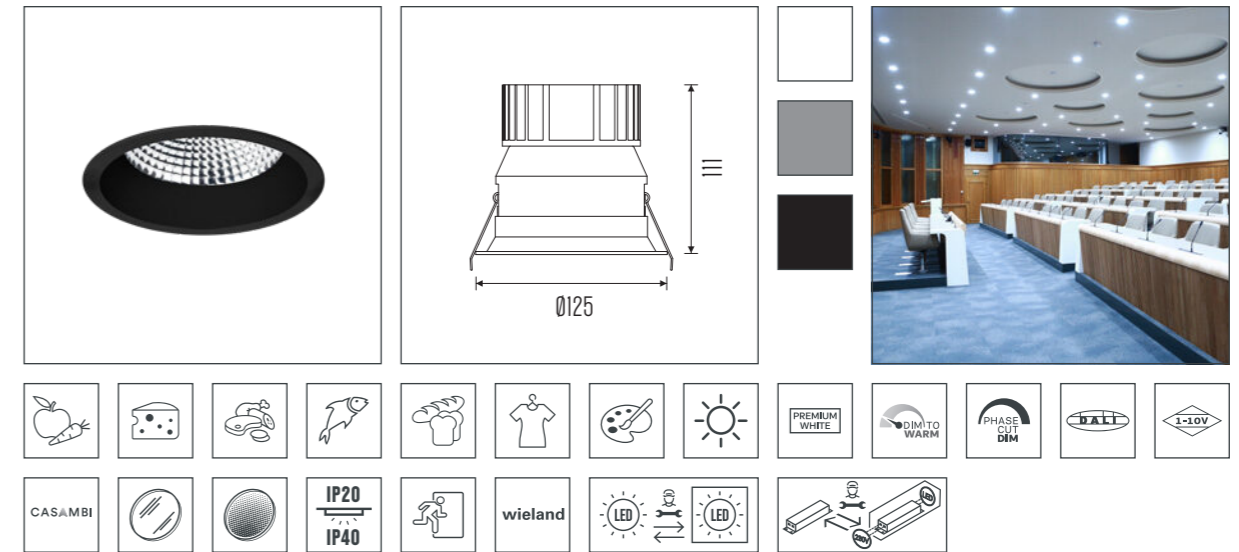

BALDR.

BALDR S.

Cut-Out [mm]	: Ø115mm	Optic	: Facet Anodized Aluminum Reflector 50°
CCT [K]	: 2700K - 5700K	Mains Voltage [VAc]	: 220-240V / 50-60Hz
CRI [Ra]	: max. [RA] >98	Ambient Temperature [°C]	: 35°C
Chromaticity Tolerance	: 3	Ingress Protection [IP]	: IP40 from optical side
Luminous Flux [lm]	: max. 2500lm	Net Weight [kg]	: 0.50kg
System Power [W]	: max. 18.5W	Warranty [Y]	: 5 years
System Efficiency [lm/W]	: max. 127lm/W		
Electrical Safety Class	: Class II		

[Go to full specs](#)

MULTIFUNCTIONAL ALL-ROUNDER.

This recessed downlight is used for multifunctional lighting. Perfect for workspaces en spaces where meetings and presentations are held. With the various options, such as dim-to-warm and tunable white you can smoothly change the colour temperature and therefore the atmosphere of the entire room.

BALDR L.

Cut-Out [mm]	: Ø140mm	Optic	: Facet Anodized Aluminum Reflector 45°
CCT [K]	: 2700K - 5700K	Mains Voltage [VAc]	: 220-240V / 50-60Hz
CRI [Ra]	: max. [RA] >98	Ambient Temperature [°C]	: 35°C
Chromaticity Tolerance	: 3	Ingress Protection [IP]	: IP40 from optical side
Luminous Flux [lm]	: max. 4500lm	Net Weight [kg]	: 0.86kg
System Power [W]	: max. 38.5W	Warranty [Y]	: 5 years
System Efficiency [lm/W]	: max. 132lm/W		
Electrical Safety Class	: Class II		